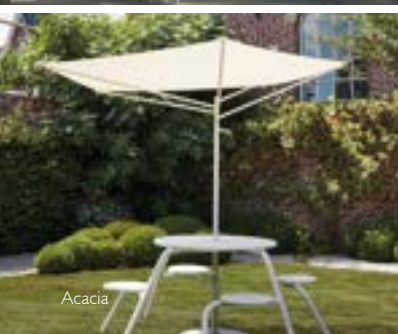

Inumbrina

EXTREMIS

BELGIUM
entertaining

CENTERPOST

For more Extremis photos and product specifications, please visit shadescapesamericas.com/collections/extremis