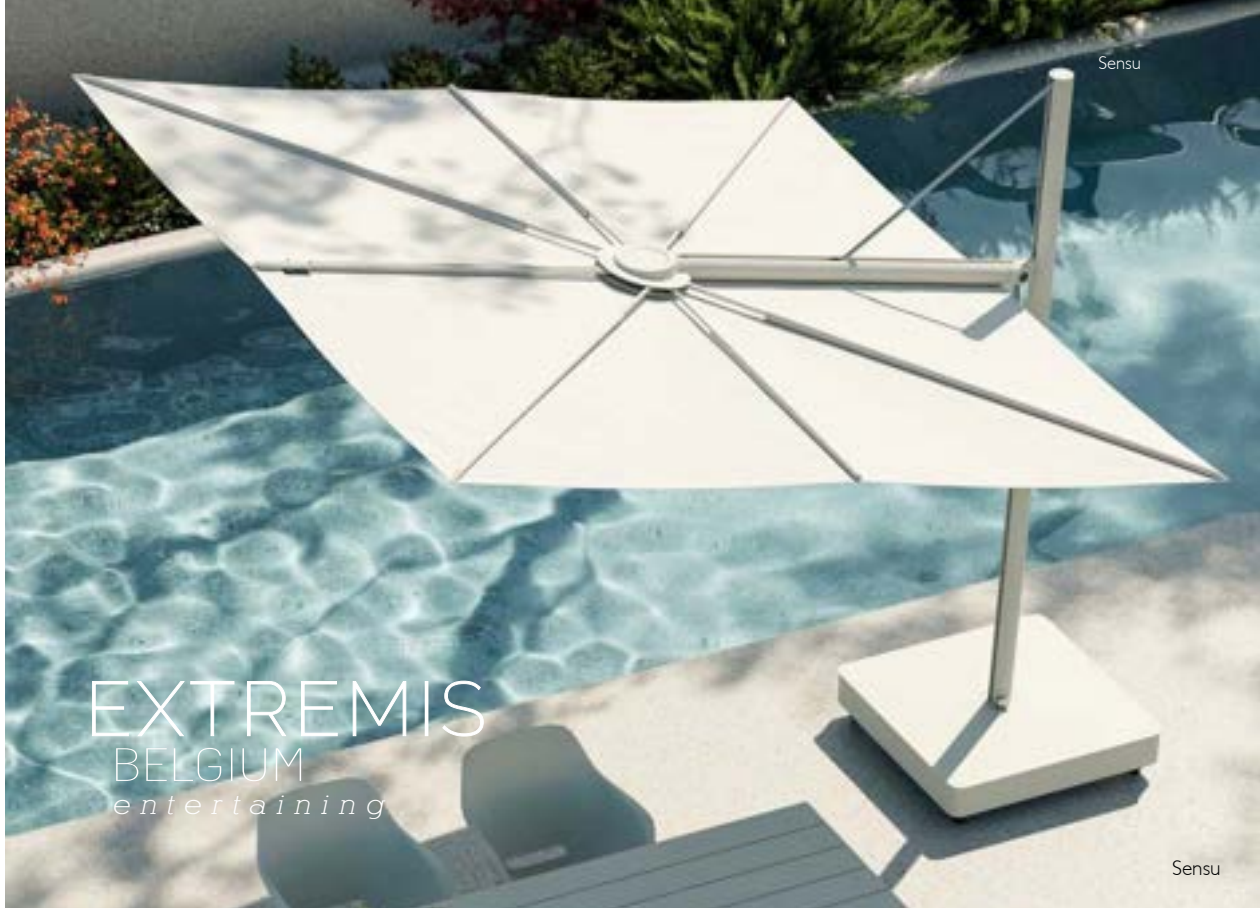

Sensu

EXTREMIS

BELGIUM
entertaining

Sensu

CENTERPOST

For more Extremis photos and product specifications, please visit shadescapesamericas.com/collections/extremis