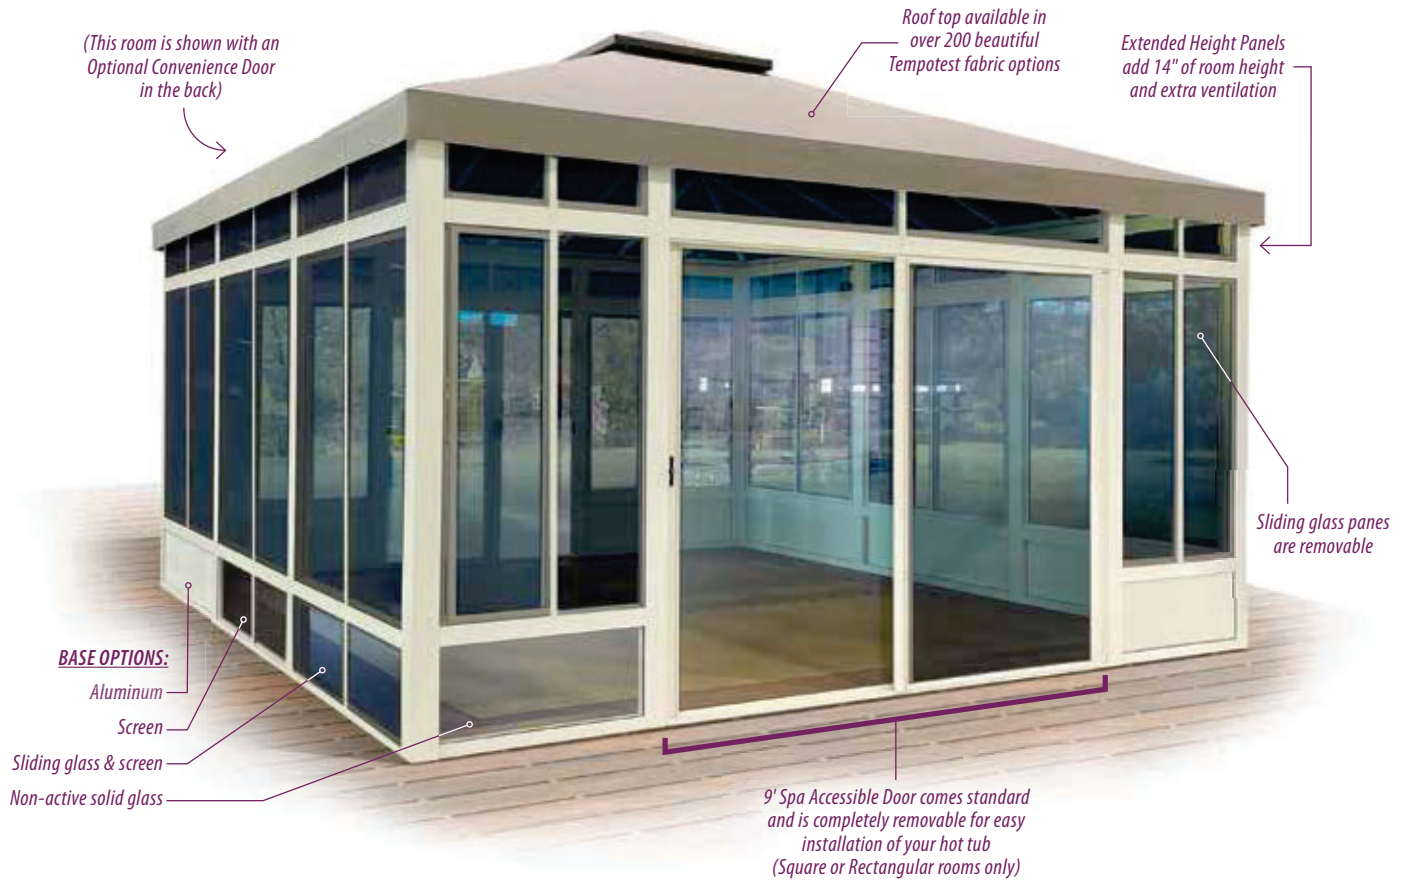

THE SUMMERSPACE® LEISURE ROOM

- Make it your own! -

ROOM SHAPE AND SIZE		SQUARE		RECTANGULAR	OCTAGONAL	
		LARGE: 16' x 16'	SMALL: 12' x 12'	12' x 16'	LARGE: 15'	SMALL: 13'
Room Square Footage		255	146	193	175	139
Approx. Overall Room Height	w/Extended Panels	11'-11"	11'-1"	11'-1"	11'-7"	11'-3"
	w/Standard Panels	10'-9"	9'-11"	9'-11"	10'-5"	10'-1"
Deck or Pad Size Required		16'-0" x 16'-0"	12'-1" x 12'-1"	12'-1" x 16'-0"	14'-7" Oct.	13'-0" Oct.
Standard Door Width		9' Removable Spa Door	9' Removable Spa Door	9' Removable Spa Door	70"	62"
Approx. Weight (lbs)		1,596 – 1,928	1,180 – 1,425	1,404 – 1,693	1,171 – 1,418	1,062 – 1,286