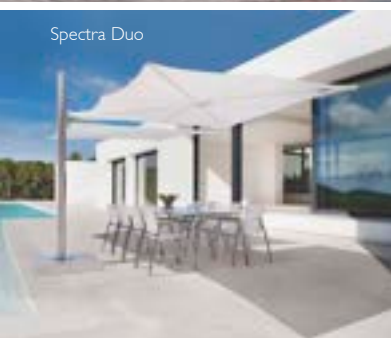

Duoflex

Multiflex

Monoflex

Wallflex

UMBROSA
BELGIUM
contemporary

For more Umbrosa photos and product specifications, please visit shadescapescanada.com/collections/umbrosa

Umbrosa features innovative umbrellas and shades with sleek, contemporary lines, and ergonomics that take "ease of use" to another dimension. Each with its own form and function, Umbrosa umbrellas and shade solutions make a sweeping statement of both elegance and understated simplicity.

SPECTRA

Ingenua Triangle

Ingenua Triangle

Ingenua Square & Triangle

Ingenua Triangle

For more Umbrosa photos
and product specifications, please visit
shadescapecanada.com/collections/umbrosa

STUNNING AND FLEXIBLE
SHADESCAPES SHADE SOLUTIONS DEFINE
SIMPLICITY AS THE ULTIMATE
SOPHISTICATION
FOR TREND-SETTING AND
EYE-CATCHING
OUTDOOR SETTINGS AND SPACES
ELEGANT AND UNDERSTATED
A WELL PLANNED MARRIAGE OF
CLEAN LINES
FORM AND FUNCTIONALITY
THESE SHADE CREATIONS ARE BOTH
A SUNSHADE AND
A WORK OF ART INSPIRING
PRECISION-MADE
BREATHTAKINGLY BEAUTIFUL
AND REFRESHING SHADE FOR
A WARM SUMMER DAY