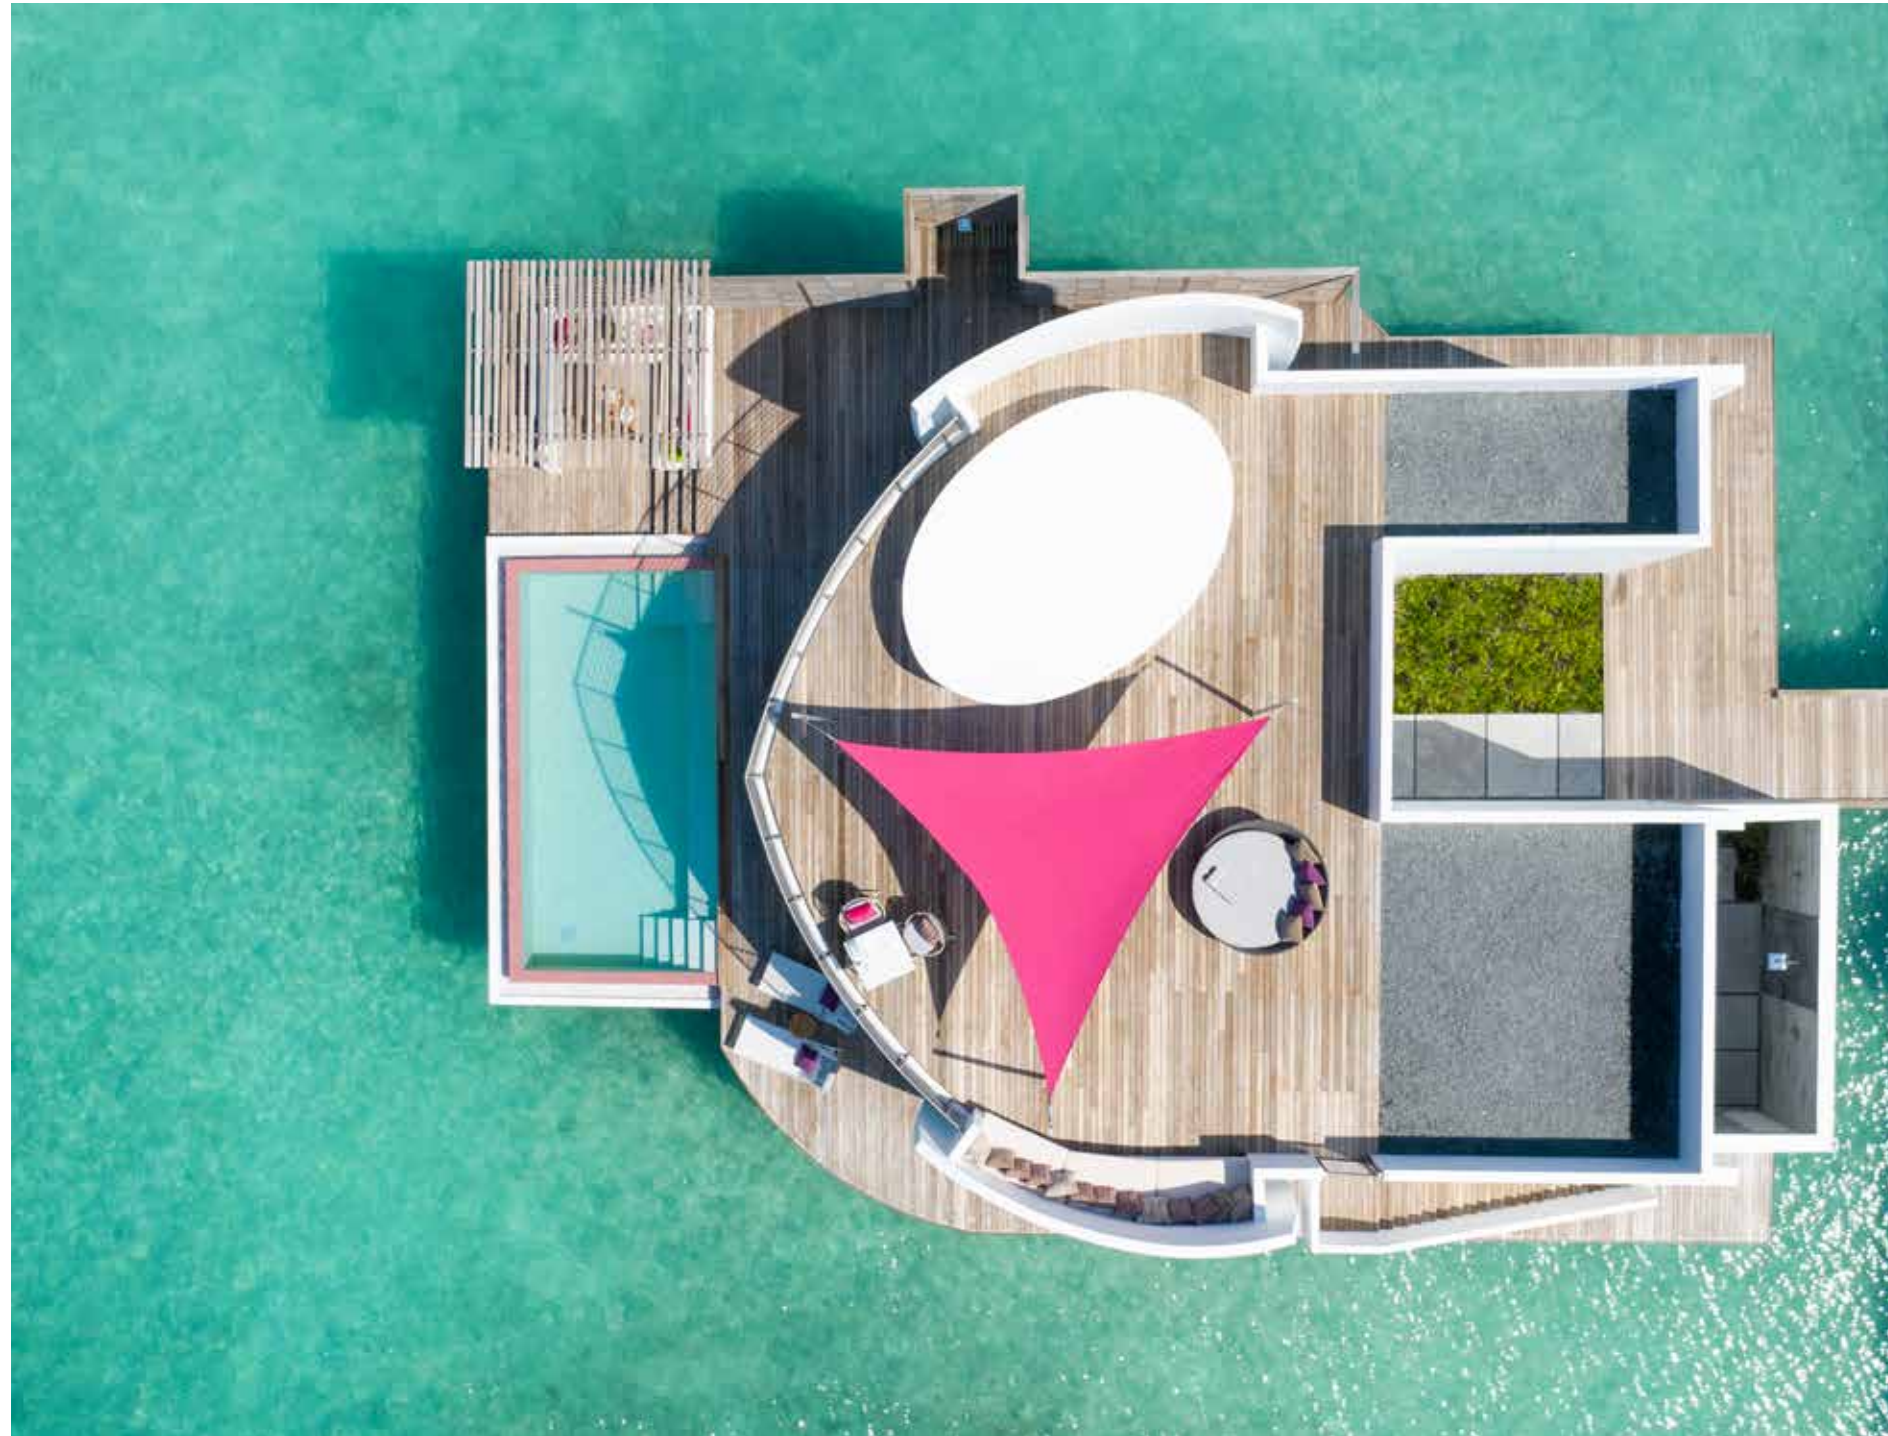

UMBROSA

UNIQUE SHADE DESIGN

UMBROSA

Shade sails

Even when larger areas have to be put in the shade, Umbrosa offers an easy solution. Thanks to the ingenious sliding mechanism of Ingenua, you can easily adapt the sail to the circumstances and the environment. The simple lines and modern shapes of Ingenua shade sails are combined with an excellent performance in terms of wind-resistance.

__SHADE SAILS **Ingenua**

Note: Check the Umbrosa pricelist for the collections available in your country.

__SHADE SAILS **Ingenua** | Jumeirah, Maldives

__SHADE SAILS **Ingenua** | Velassaru Resort, Maldives