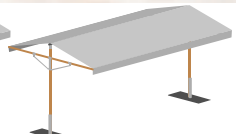

For more Woodline photos and product specifications, please visit shadescapescap.americas.com/collections/woodline

SPECIALTY

SKY

PAPILLON STAINLESS

PAPILLON WOOD/STAINLESS

STUNNING AND FLEXIBLE
SHADESCAPES SHADE SOLUTIONS DEFINE
SIMPLICITY AS THE ULTIMATE
SOPHISTICATION
FOR TREND-SETTING AND
EYE-CATCHING
OUTDOOR SETTINGS AND SPACES
ELEGANT AND UNDERSTATED
A WELL PLANNED MARRIAGE OF
CLEAN LINES
FORM AND FUNCTIONALITY
THESE SHADE CREATIONS ARE BOTH
A SUNSHADE AND
A WORK OF ART INSPIRING
PRECISION-MADE
BREATH TAKINGLY BEAUTIFUL
AND REFRESHING SHADE FOR
A WARM SUMMER DAY