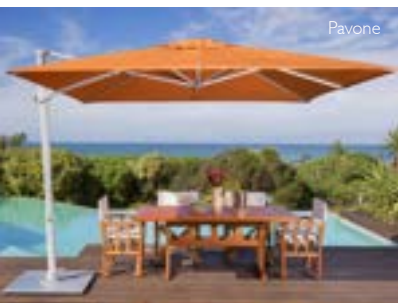

Safari

Mistral

Pavone

Piccolo

WOODLINE

SOUTH AFRICA

artistic

MISTRAL

SAFARI

BRAVURA

STORM

EASYLIFT

PAVONE

PICOLLO

PENDULUM

Bravura

Easylift

Papillon

Pendulum

Woodline showcases a complete spectrum of artistic beauty engineered and hand-crafted for timeless elegance. Designed by a marine engineer, this extraordinary collection features ten innovative and architectural umbrella designs,

For more Woodline photos and product specifications, please visit shadescapescap.americas.com/collections/woodline

SPECIALTY

SKY

PAPILLON STAINLESS

PAPILLON WOOD/STAINLESS

STUNNING AND FLEXIBLE
SHADESCAPES SHADE SOLUTIONS DEFINE
SIMPLICITY AS THE ULTIMATE
SOPHISTICATION
FOR TREND-SETTING AND
EYE-CATCHING
OUTDOOR SETTINGS AND SPACES
ELEGANT AND UNDERSTATED
A WELL PLANNED MARRIAGE OF
CLEAN LINES
FORM AND FUNCTIONALITY
THESE SHADE CREATIONS ARE BOTH
A SUNSHADE AND
A WORK OF ART INSPIRING
PRECISION-MADE
BREATH TAKINGLY BEAUTIFUL
AND REFRESHING SHADE FOR
A WARM SUMMER DAY